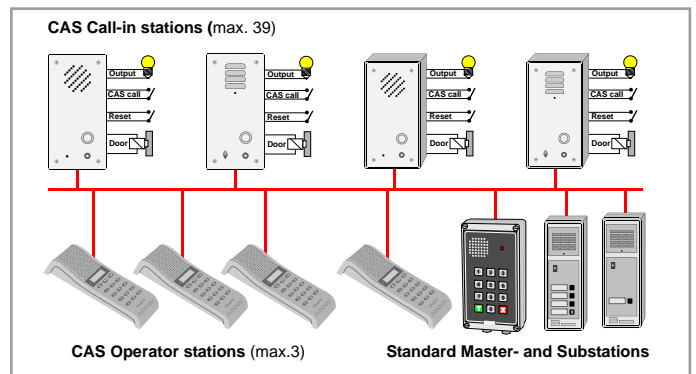

The station has a full 15 button keyboard and display. It can call to, and receive calls from all stations in the system, and perform all-call and group-call, emergency call and silent alarm.

The LCD display shows calling and feature status as well as absence information. A tri-color LED adds status information for the user. Subscriber number and station features are programmed by switches inside the station.

Pro700

AA711

Pro700
The company's Quality Assurance System is certified to meet the requirements in NS-EN ISO 9001:2002.

Desk and Wall Mount Master Station

Cabling

Connection

Pro700 System

CAS System

Ordering information

Order Number	Description		
AA711	Desk/Wall Master Station with Display		
GF732	Wall bracket for AA711		
KB171	Wall socket, surface mounted		
KB170	Wall socket, flush mounted		
BF640A	Station cable	8 wires	6 feet
BF641A	Station cable	8 wires	20 feet
BF642A	Station cable	8 wires, spiral	7 feet
BF643A	Station cable	8 wires, spiral	1 feet