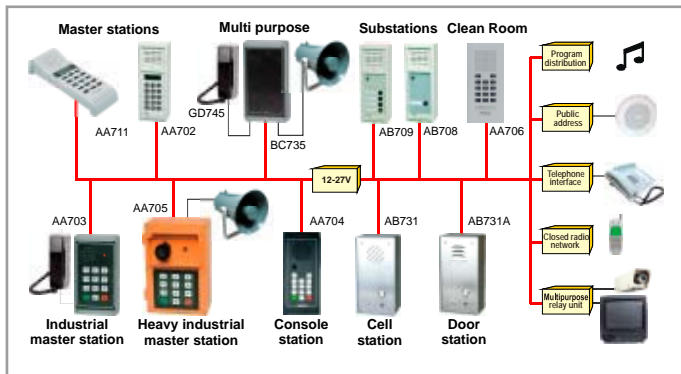

The station has a full 15 button keyboard and display. It can call to, and receive calls from all stations in the system, and perform all-call and group-call, emergency call and silent alarm.

The LCD display shows calling and feature status as well as absence information. A tri-color LED adds status information for the user. Subscriber number and station features are programmed by switches inside the station.

Pro700

AA711

Pro700
The company's Quality Assurance System is certified to meet the requirements in NS-EN ISO 9001:2002.

Desk and Wall Mount Master Station

Cabling

Connection

Pro700 System

CAS System

Ordering information

Order Number	Description		
AA711	Desk/Wall Master Station with Display		
GF732	Wall bracket for AA711		
KB171	Wall socket, surface mounted		
KB170	Wall socket, flush mounted		
BF640A	Station cable	8 wires	6 feet
BF641A	Station cable	8 wires	20 feet
BF642A	Station cable	8 wires, spiral	7 feet
BF643A	Station cable	8 wires, spiral	1 feet