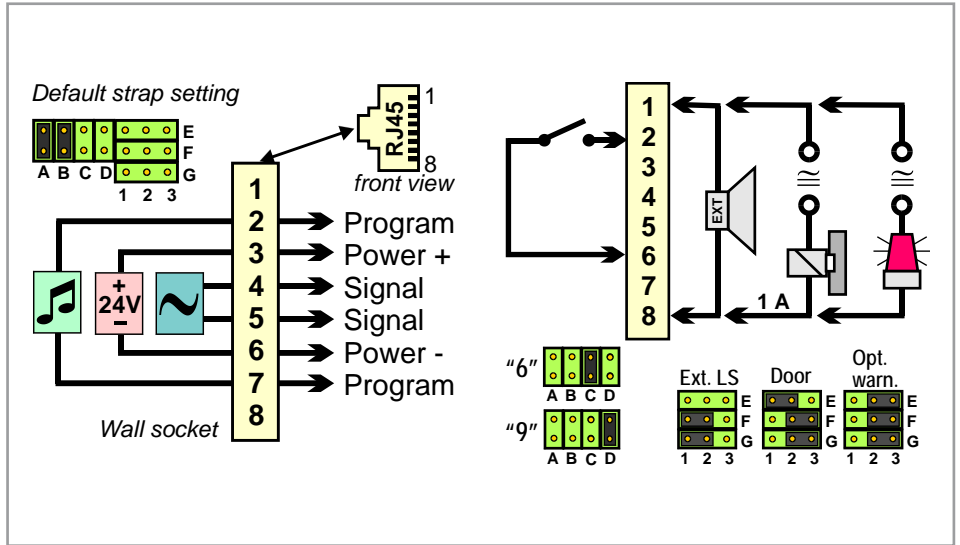

Connection