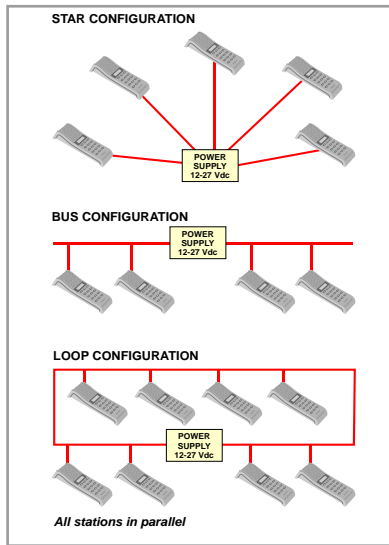

Desk and Wall Mount Master Station

Cabling