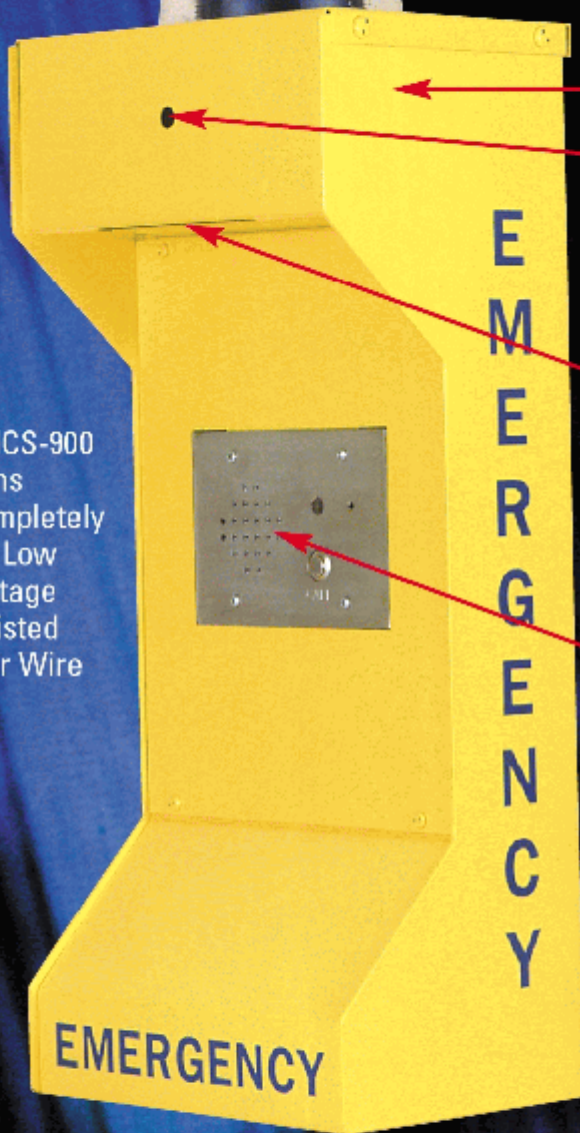

PURE \$YNERGY

EMCS-900
Runs
Completely
On Low
Voltage
Twisted
Pair Wire

pulsating blue
strobe light in a
double encased
high impact
plastic dome

vandal proof,
all weather
stainless steel housing
is prepped for
CCTV function

highly visable
bonded yellow surface
is further illuminated
by "constant on"
soft glow
indicator light

hands free
crystal clear
voice communication
with optional
scream detection
sensors as well as
many other
revolutionary features

installed in
free standing
stanchions or
wall mounted for
additional savings

The EMCS-900 is more than the sum of its parts. Because of its innovative low voltage design you can have emergency call boxes in places you never thought possible and a reliability and quality you never thought you could afford. No running of costly electrical lines. The EMCS-900 is fully operational with power fed solely through simple low voltage twisted pair wire. The EMCS-900 features supervised lines, modular repair, expandable, and can interface with a multitude of communication systems. ADA compliant and backed by RING's renowned reliability.