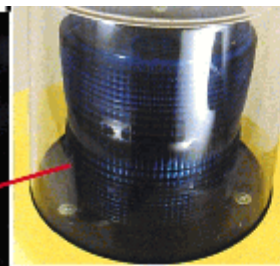

PURE \$YNERGY

EMCS-900
Runs
Completely
On Low
Voltage
Twisted
Pair Wire

pulsating blue
strobe light in a
double encased
high impact
plastic dome

vandal proof,
all weather
stainless steel housing
is prepped for
CCTV function

highly visable
bonded yellow surface
is further illuminated
by "constant on"
soft glow
indicator light

hands free
crystal clear
voice communication
with optional
scream detection
sensors as well as
many other
revolutionary features

installed in
free standing
stanchions or
wall mounted for
additional savings

The EMCS-900 is more than the sum of its parts. Because of its innovative low voltage design you can have emergency call boxes in places you never thought possible and a reliability and quality you never thought you could afford. No running of costly electrical lines. The EMCS-900 is fully operational with power fed solely through simple low voltage twisted pair wire. The EMCS-900 features supervised lines, modular repair, expandable, and can interface with a multitude of communication systems. ADA compliant and backed by RING's renowned reliability.